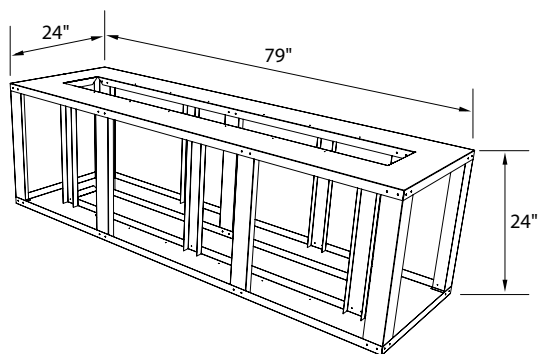

PTO60 table framing kit

Custom application using the Regency Plateau™ PTO60 burner, windshield and framing kit.