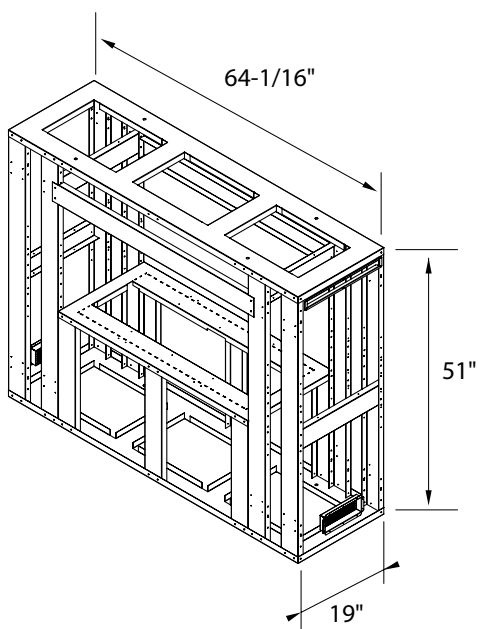

PTO30 see-through framing kit

Custom application using the Regency Plateau™ PTO30 burner and see-through framing kit.