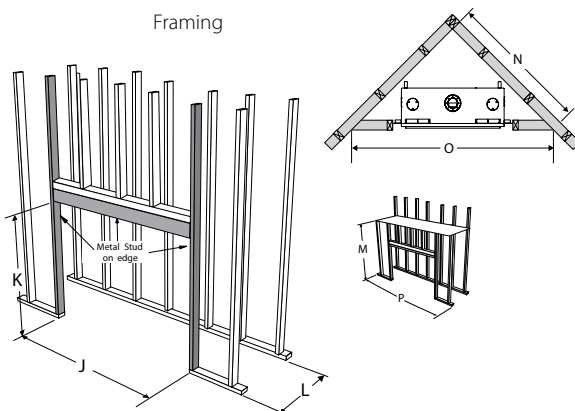

1-2-3 Instant fireplace

No fireplace? No problem! The Regency steel framing kit allows you to install and finish your outdoor gas fireplace in no time...
 Dimensions: 60"W x 20"D x 52-1/2"H

Regency Horizon™ HZO42 outdoor fireplace (this fireplace is for outdoor use only)