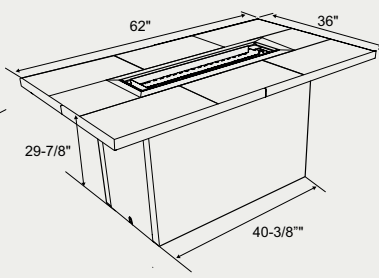

PTO30IST Island Firetable