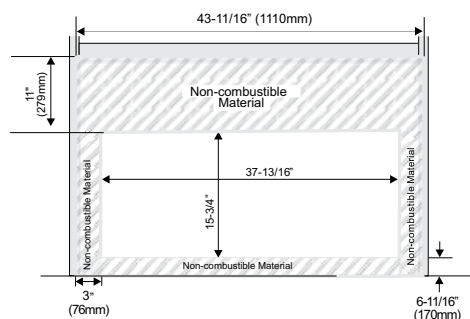

1-2-3 Instant fireplace

No fireplace? No problem! The Regency steel framing kit allows you to install and finish your outdoor gas fireplace in no time...
 Dimensions: 60"W x 20"D x 52-1/2"H

Regency Horizon™ HZO42 outdoor fireplace (this fireplace is for outdoor use only)

Specifications	NG	LP
Input (BTU)	44,500	43,500

Dimensions	
Faceplate Width	39-1/2"
Faceplate Height	17"
View area	446 sq.in.

Framing	HZO42
J	60"
K	52-1/2"
L	20"
M	52-1/2"
N	40-7/16"
O	54-3/16"
P	60"

Clearances	HZO42
A*	26-1/2"
B	11"
C	36"
D**	12"
E	57"
F	36"