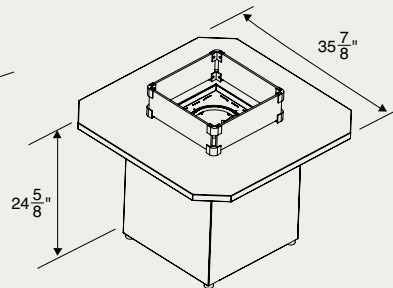

PTO28CIT City Firetable