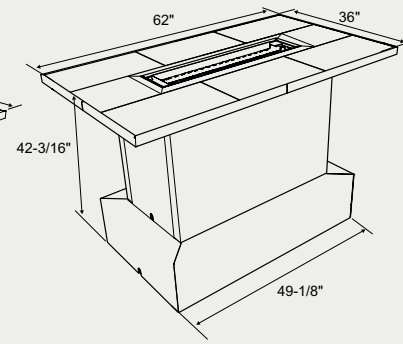

PTO30CKT Cocktail Firetable

wwwSpecifications	PTO30CFT		PTO28CIT		PTO30IST		PTO30CKT	
	NG	LP	NG	LP	NG	LP	NG	LP
Input (BTU)	50,000	49,000	35,000	35,000	50,000	49,000	50,000	49,000
Turn down to (BTU)	30,000	38,000	--	--	30,000	38,000	30,000	38,000