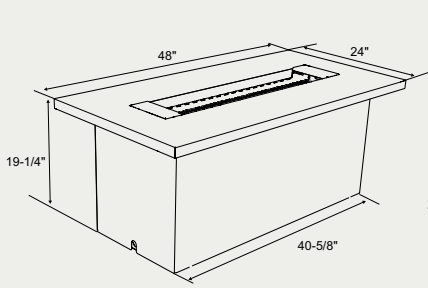

Firetables

PTO30CFT Coffee Firetable