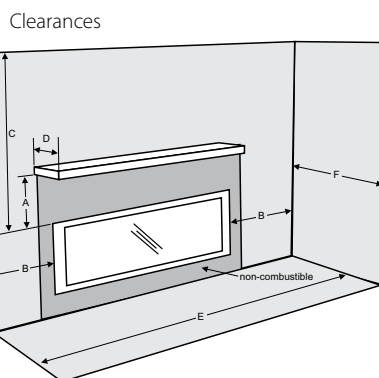

Clearances	HZO42
A*	26-1/2"
B	11"
C	36"
D**	12"
E	57"
F	36"

* Minimum at 1" deep
** Minimum at 26-1/2" above

NOTE: Two ventilation grills are highly recommended for all enclosures. This is to alleviate moisture and allow air to circulate. Minimum recommended size is 20 sq. in. for each grill.

NOTE: All product specifications are subject to change without notice. Before installing refer to the relevant product manual for full and up to date information. Manuals can be downloaded from our web site www.regency-fire.com

www.regency-fire.com
your regency dealer