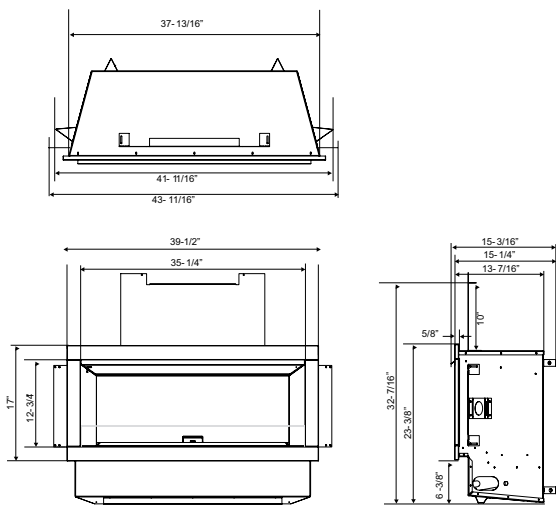

1-2-3 Instant fireplace

No fireplace? No problem! The Regency steel framing kit allows you to install and finish your outdoor gas fireplace in no time...
 Dimensions: 60"W x 20"D x 52-1/2"H

Regency Horizon™ HZO42 outdoor fireplace (this fireplace is for outdoor use only)

Specifications	NG	LP
Input (BTU)	44,500	43,500

Dimensions	
Faceplate Width	39-1/2"
Faceplate Height	17"
View area	446 sq.in.

Framing	HZO42
J	60"
K	52-1/2"
L	20"
M	52-1/2"
N	40-7/16"
O	54-3/16"
P	60"

Clearances	HZO42
A*	26-1/2"
B	11"
C	36"
D**	12"
E	57"
F	36"